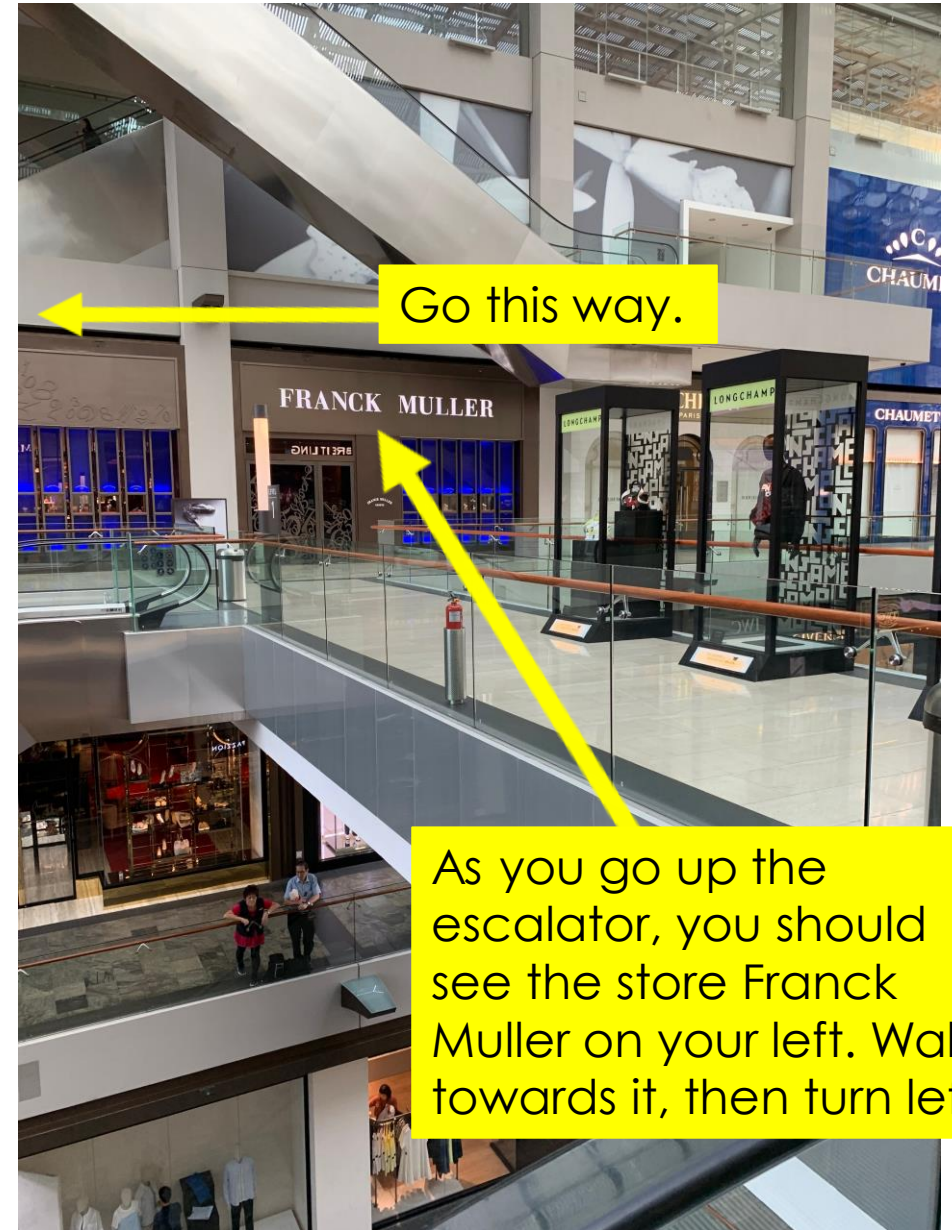

From Bayfront MRT
Take Exits C & D

Head towards the gantry at Exit C and D.

You should see an atrium area immediately upon exiting the gantry.

Continue up the next escalator.

Go this way.

As you go up the escalator, you should see the store Franck Muller on your left. Walk towards it, then turn left.