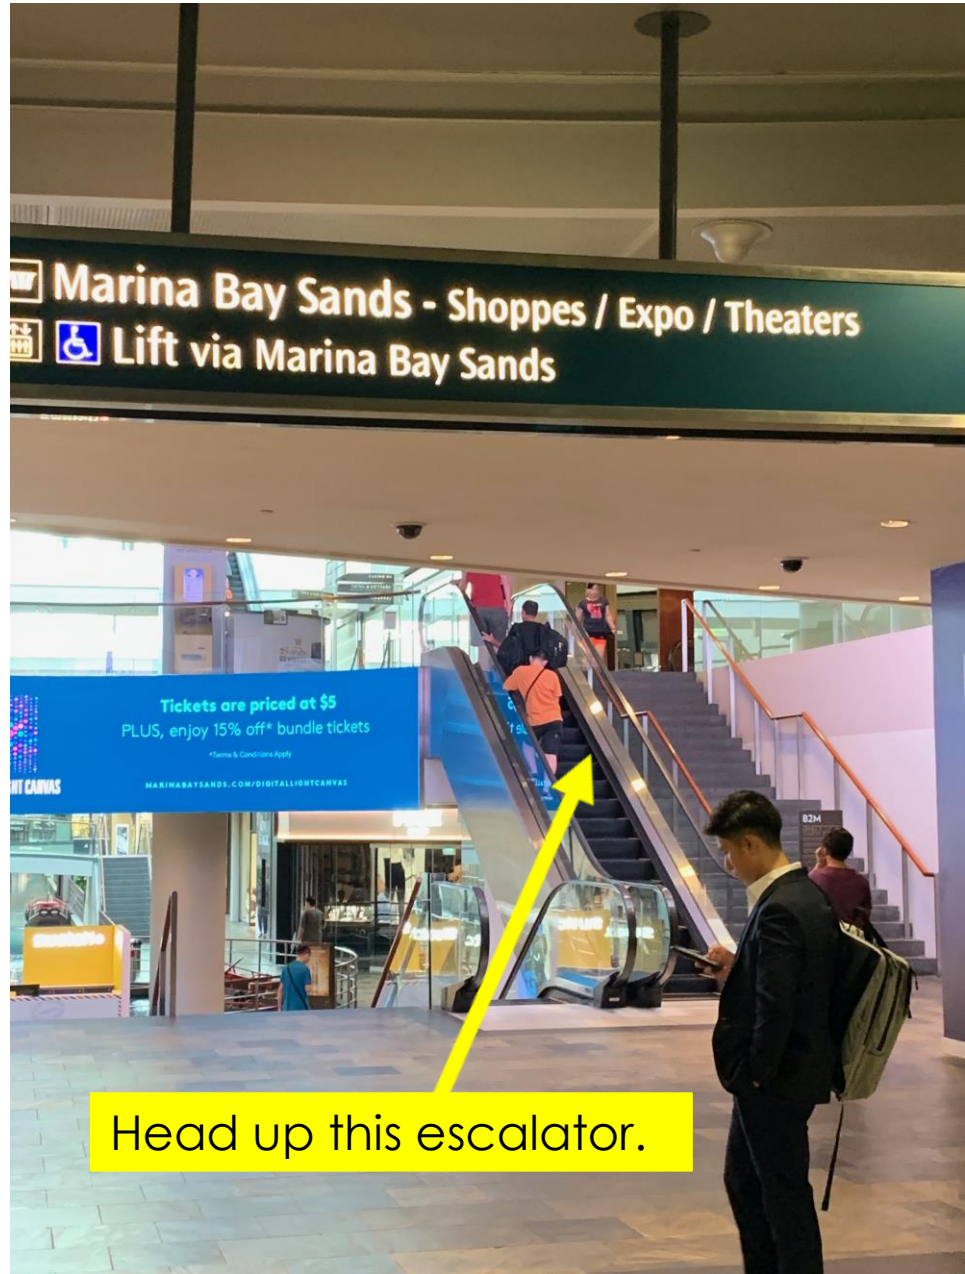

From Bayfront MRT
Take Exits C & D

Head towards the gantry at Exit C and D.

You should see an atrium area immediately upon exiting the gantry.

Continue up the next escalator.

Go this way.

As you go up the escalator, you should see the store Franck Muller on your left. Walk towards it, then turn left.