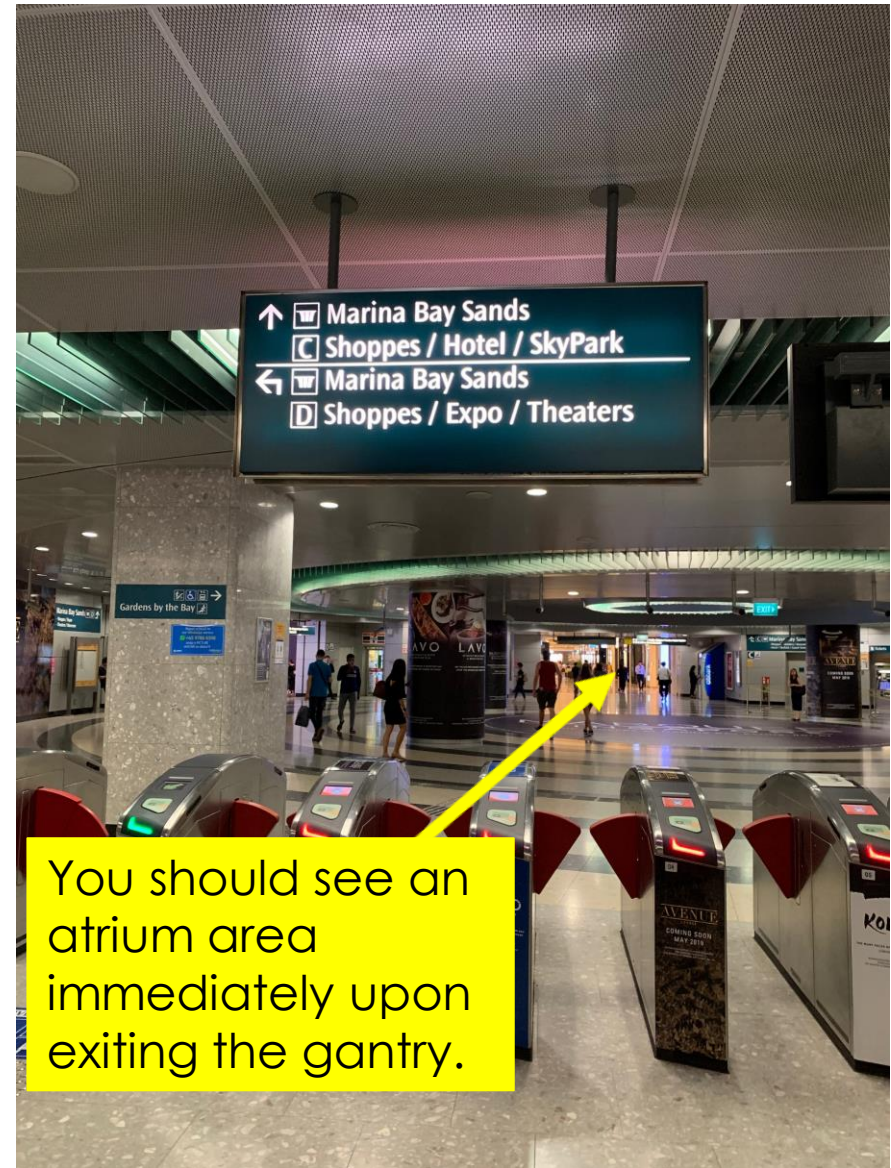

From Bayfront MRT
Take Exits C & D

Head towards the gantry at Exit C and D.

You should see an atrium area immediately upon exiting the gantry.

Continue up the next escalator.

Go this way.

As you go up the escalator, you should see the store Franck Muller on your left. Walk towards it, then turn left.