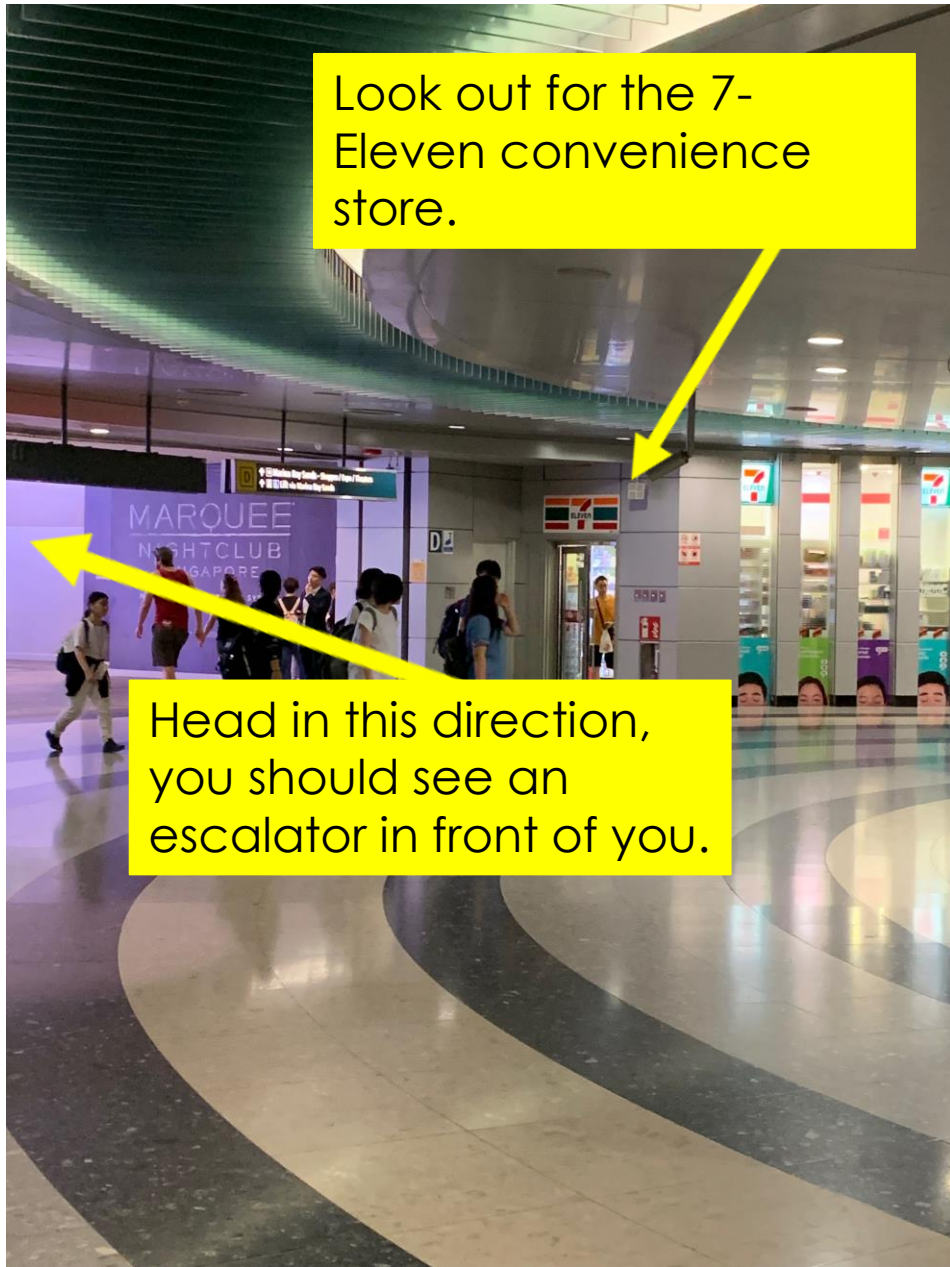

From Bayfront MRT
Take Exits C & D

Head towards the gantry at Exit C and D.

You should see an atrium area immediately upon exiting the gantry.

Continue up the next escalator.

Go this way.

As you go up the escalator, you should see the store Franck Muller on your left. Walk towards it, then turn left.